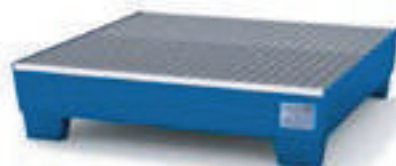

Additional specifications:

- Removable grid.
- High corrosion resistance.
- Transportable with pallet stacker or forklift truck.

CODE 121-7

Material: Plastic
Size: 1250x1250x430mm
Capacity: 4 drums
Volume: 671 L

Additional specifications:

- Removable grid.
- High corrosion resistance.
- Transportable with pallet stacker or forklift truck.

ANTI-SPILL PALLETS

CODE 121-8

Material: Metal
Size: 1240x1210x100mm
Capacity: 4 drums
Volume: 150 L

Additional specifications:

- Removable grid.
- High corrosion resistance.
- Transportable with pallet stacker or forklift truck.

CODE 121-9

Material: Metal
Size: 1240x1210x200mm
Capacity: 4 drums
Volume: 300 L

Additional specifications:

- Removable grid.
- High corrosion resistance.
- Transportable with pallet stacker or forklift truck.

CODE 121-10

Material: Metal
Size: 1240x1210x335mm
Capacity: 4 drums
Volume: 500 L