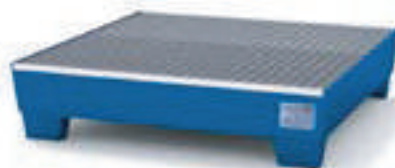

Additional specifications:

- Removable grid.
- High corrosion resistance.
- Transportable with pallet stacker or forklift truck.

CODE 121-9

Material: Metal
Size: 1240x1210x200mm
Capacity: 4 drums
Volume: 300 L

Additional specifications:

- Removable grid.
- High corrosion resistance.
- Transportable with pallet stacker or forklift truck.

CODE 121-10

Material: Metal
Size: 1240x1210x335mm
Capacity: 4 drums
Volume: 500 L

Additional specifications:

- Removable grid.
- High corrosion resistance.
- Transportable with pallet stacker or forklift truck.

CODE 121-11

Material: Metal
Size: 2420x620x100mm
Capacity: 4 drums
Volume: 150 L