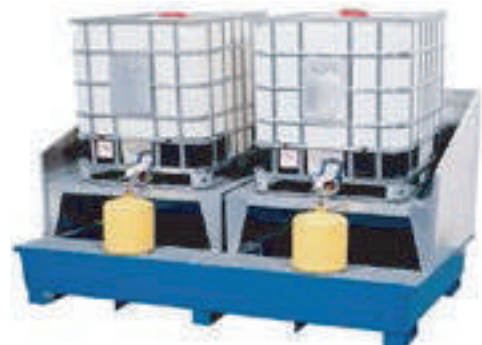

Additional specifications:

- Removable grid.
- High corrosion resistance.
- Transportable with pallet stacker or forklift truck.

ANTI-SPILL PALLETS

CODE 121-20

Compact version with filling support.
Material: Metal
Size: 2700x1300x400mm
Capacity: 2 bins/IBCs
Volume: 1500 L

Additional specifications:
• Removable grid.
• Support: 690mm
• High corrosion resistance.

CODE 121-21

Extended version without filling support.
Material: Metal
Size: 2700x1600x350mm
Capacity: 2 bins/IBCs
Volume: 4142 L

Additional specifications:
• Removable grid.
• High corrosion resistance.
• Transportable with pallet stacker or forklift truck.

CODE 121-22

Extended version with filling support.
Material: Metal
Size: 2700x1600x350mm
Capacity: 2 bins/IBCs
Volume: 4142 L

Additional specifications:
• Removable grid.
• High corrosion resistance.
• Transportable with pallet stacker or forklift truck.

CODE 121-23

Version with reinforced anti-spill tray.
Material: Plastic
Size: 1265x530x255mm
Capacity: 2 bins/IBCs
Volume: 80 L